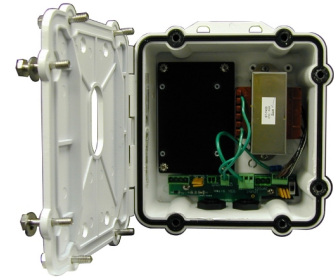

Power supply: PB24