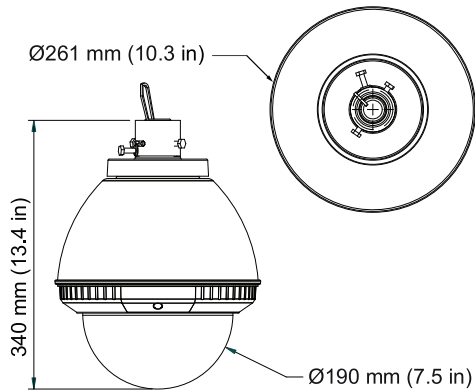

<b>Environment</b>	Indoor/outdoor
<b>Operating conditions</b>	AXIS 214 PTZ: -40 °C to 38 °C (-40 °F to 100 °F) Fan-assisted heater: On: 4 °C (40 °F) Off: 15 °C (60 °F)
<b>Approvals</b>	All included electrical components are UL approved, IP66
<b>Dimensions</b>	Height: 340 mm (13.4 in), Ø 261 mm (10.3 in)
<b>Weight</b>	5.0 kg (11 lb)
<b>Optional accessories</b>	Smoked dome bubble, 24 V AC outdoor power supply

### Dimensions